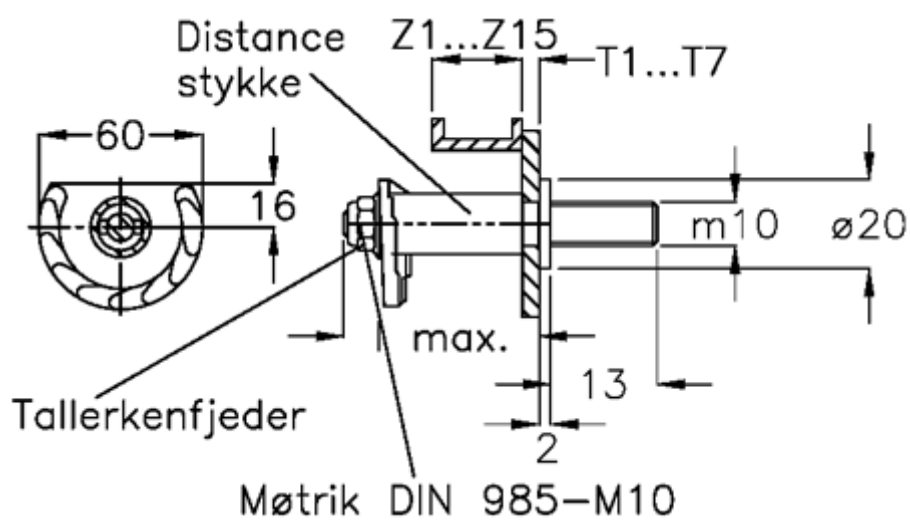

Article number: 20895614

Description: E+G Door lock
GN 117-GB-T6-Z14

Measures

Cam thickness = 39-48